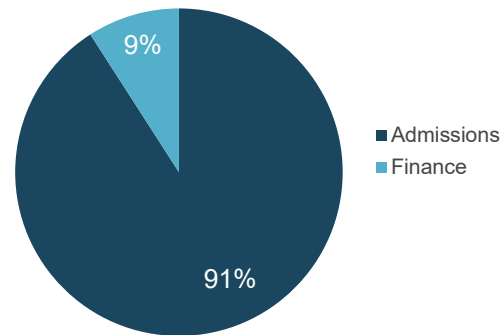

PA Breakdown of Time Spent By Topic