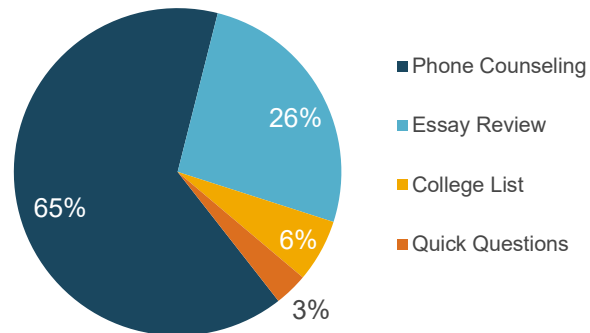

PA Breakdown of Time Spent By Topic

College Coach

Fall 2023, Spring & Summer 2024

FACTOR	RESULTS	
Portal Registration	1,026 employees 24% increase in registered faculty and staff since the start of Fall 2023 Next Goal: 1,300 registered employees	
Personalized Assistance	Service	Minutes
	Counseling	18,892
	Essay Review	7,615
	College Lists	1,816
	Quick Questions	966
	Total	29,289

PA Breakdown of Time Spent By Type