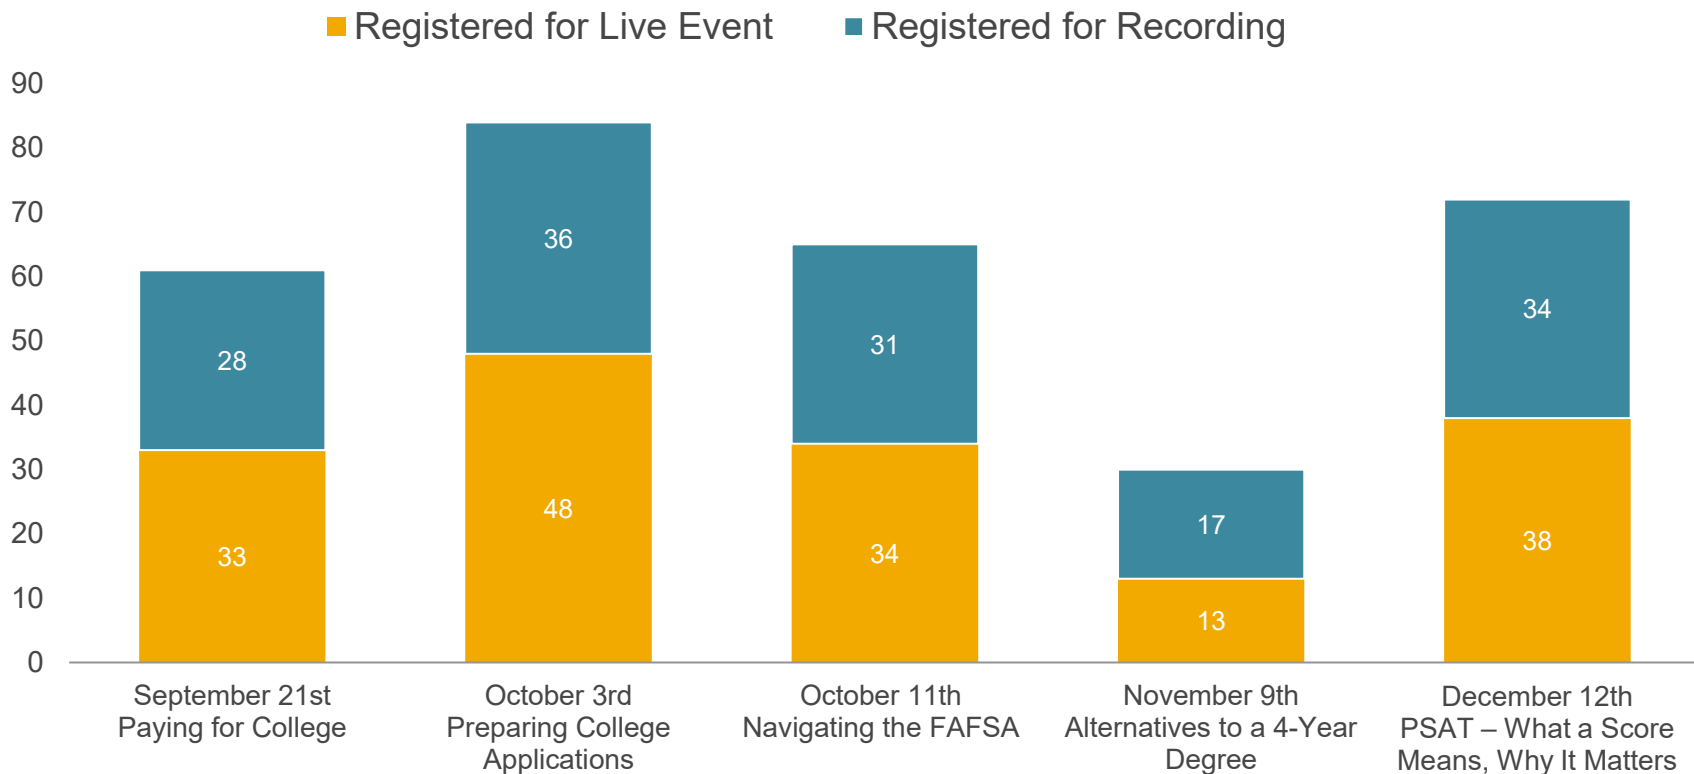

College Coach

Fall 2023, Spring & Summer 2024

FACTOR	RESULTS	
Portal Registration	1,026 employees 24% increase in registered faculty and staff since the start of Fall 2023 Next Goal: 1,300 registered employees	
Personalized Assistance	Service	Minutes
	Counseling	18,892
	Essay Review	7,615
	College Lists	1,816
	Quick Questions	966
	Total	29,289

PA Breakdown of Time Spent By Type

PA Breakdown of Time Spent By Topic

Fall 2023 Live Webinar Series Registration Results

Spring & Summer 2024 Live Webinar Series Registration Results