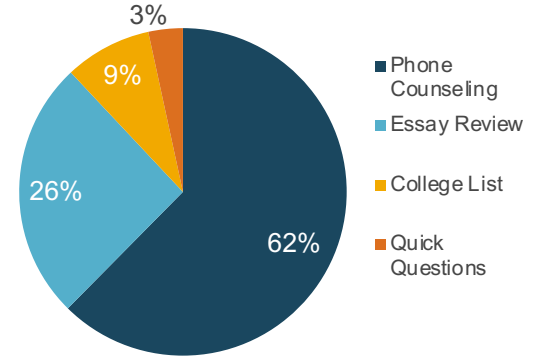

PA Breakdown of Time Spent By Topic

College Coach

Fall 2021, Spring & Summer 2022

FACTOR	RESULTS	
Portal Registration	720 employees 4% increase in newly registered faculty and staff in the last 12 months Goal: 1,000 registered employees	
Personalized Assistance	Service	Minutes
	Counseling	13,568
	Essay Review	5,566
	College Lists	1,870
	Quick Questions	739
	Total	21,743

PA Breakdown of Time Spent By Type