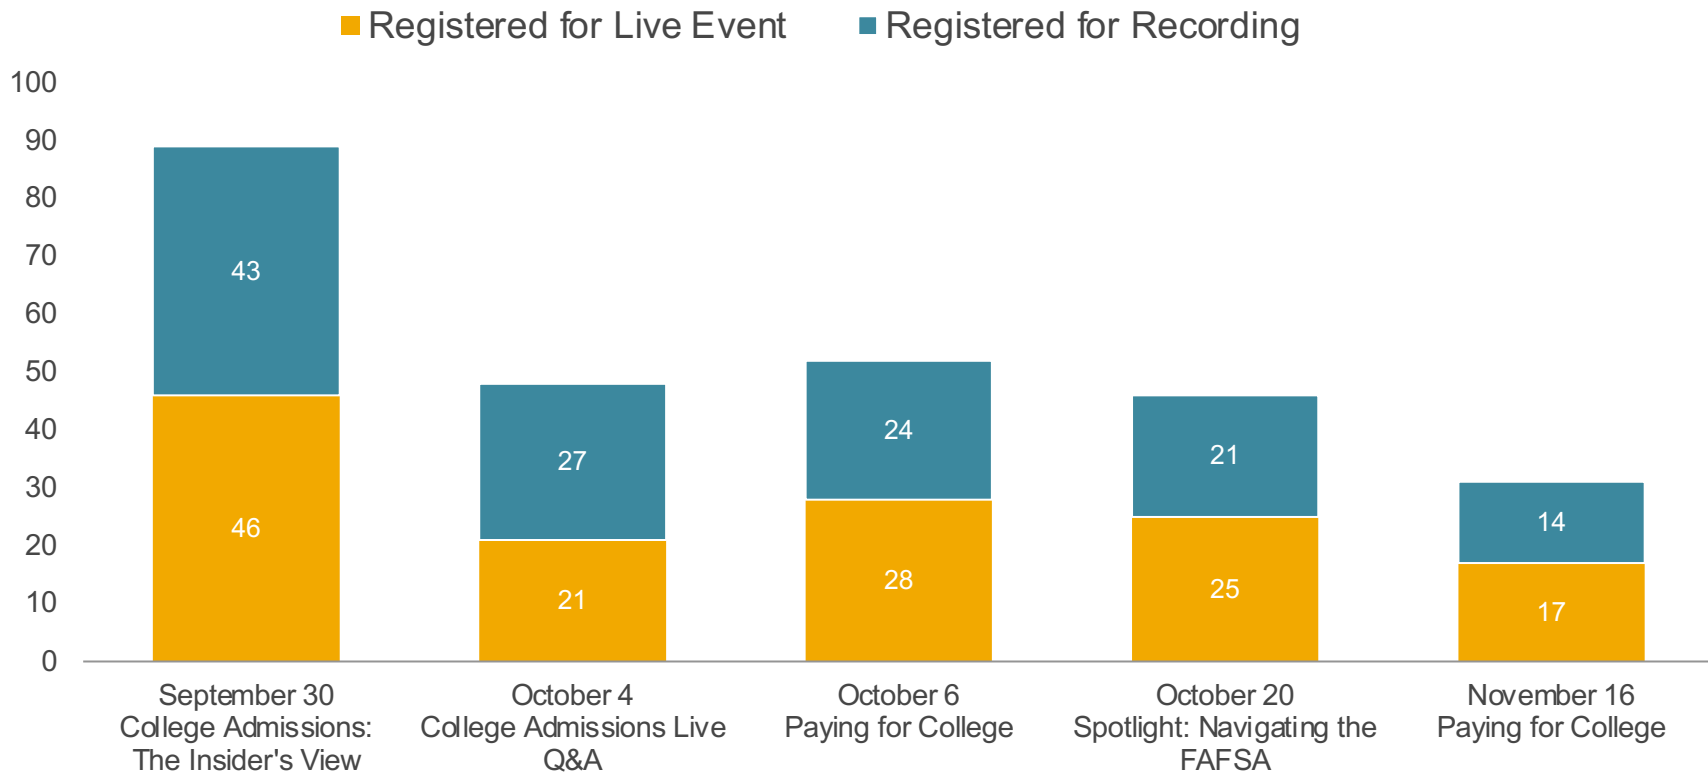

College Coach

Fall 2021, Spring & Summer 2022

FACTOR	RESULTS	
Portal Registration	720 employees 4% increase in newly registered faculty and staff in the last 12 months Goal: 1,000 registered employees	
Personalized Assistance	Service	Minutes
	Counseling	13,568
	Essay Review	5,566
	College Lists	1,870
	Quick Questions	739
	Total	21,743

PA Breakdown of Time Spent By Type

PA Breakdown of Time Spent By Topic

Fall 2021 Live Webinar Series Registration Results

Spring & Summer 2022 Live Webinar Series Registration Results