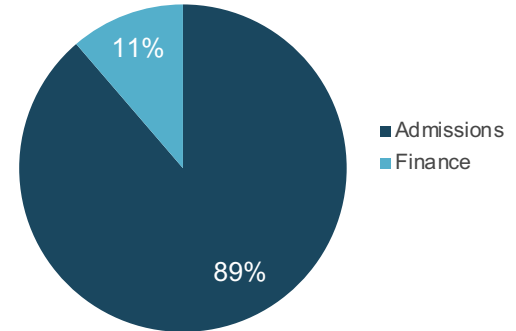

PA Breakdown of Time Spent By Topic