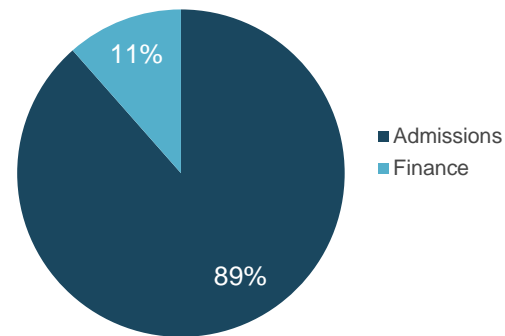

PA Breakdown of Time Spent By Topic