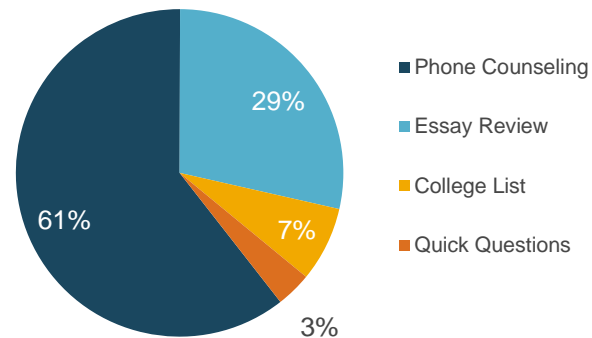

PA Breakdown of Time Spent By Topic

College Coach

Fall 2022, Spring & Summer 2023

FACTOR	RESULTS	
Portal Registration	836 employees 6% increase in registered faculty and staff in the last year Goal: 1,000 registered employees	
Personalized Assistance	Service	Minutes
	Counseling	13,230
	Essay Review	6,222
	College Lists	1,615
	Quick Questions	764
	Total	21,831

PA Breakdown of Time Spent By Type