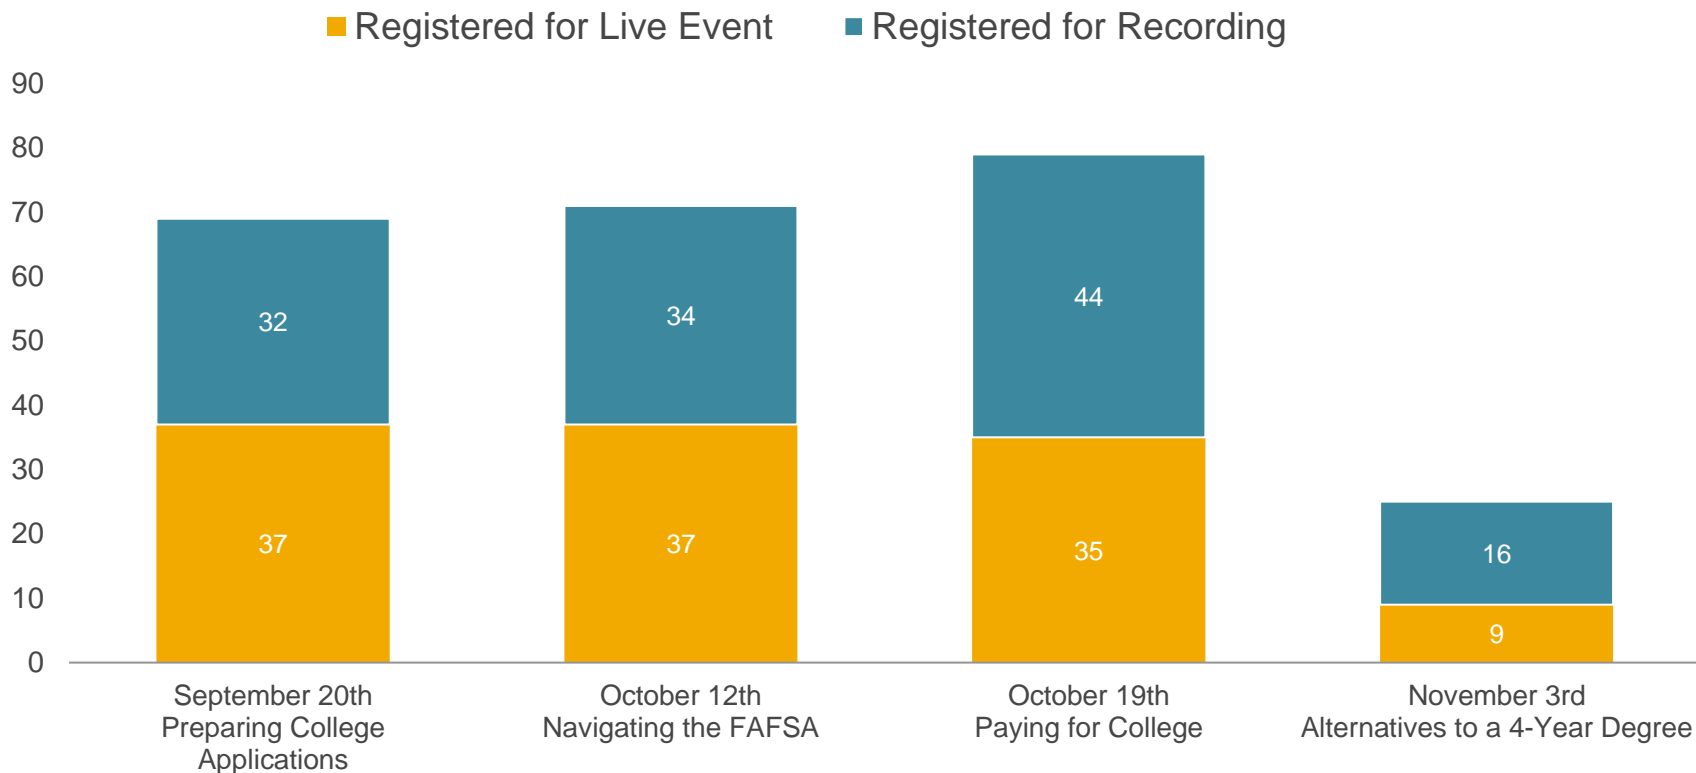

Fall 2022 Live Webinar Series Registration Results