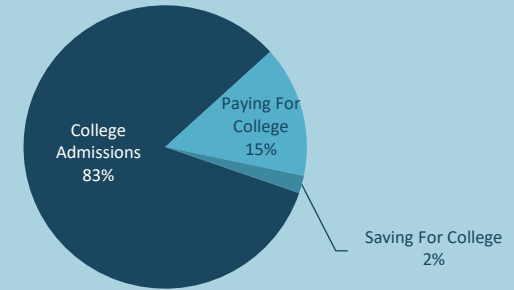

Expert Guidance by Type

College Coach: Fall 2024, Spring & Summer 2025

FACTOR	RESULTS	
Portal Registrations	1,208 employees 18% increase in registered faculty and staff YOY Next Goal: 1,300 registered employees	
Expert Guidance	Service	Minutes
	Phone Counseling	24,620
	Essay Review	7,928
	College Lists	1,640
	Quick Questions	734
	Total	34,922

Expert Guidance by Topic