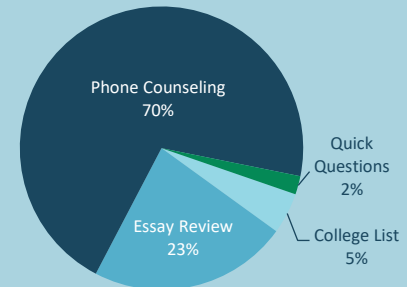

Expert Guidance by Type