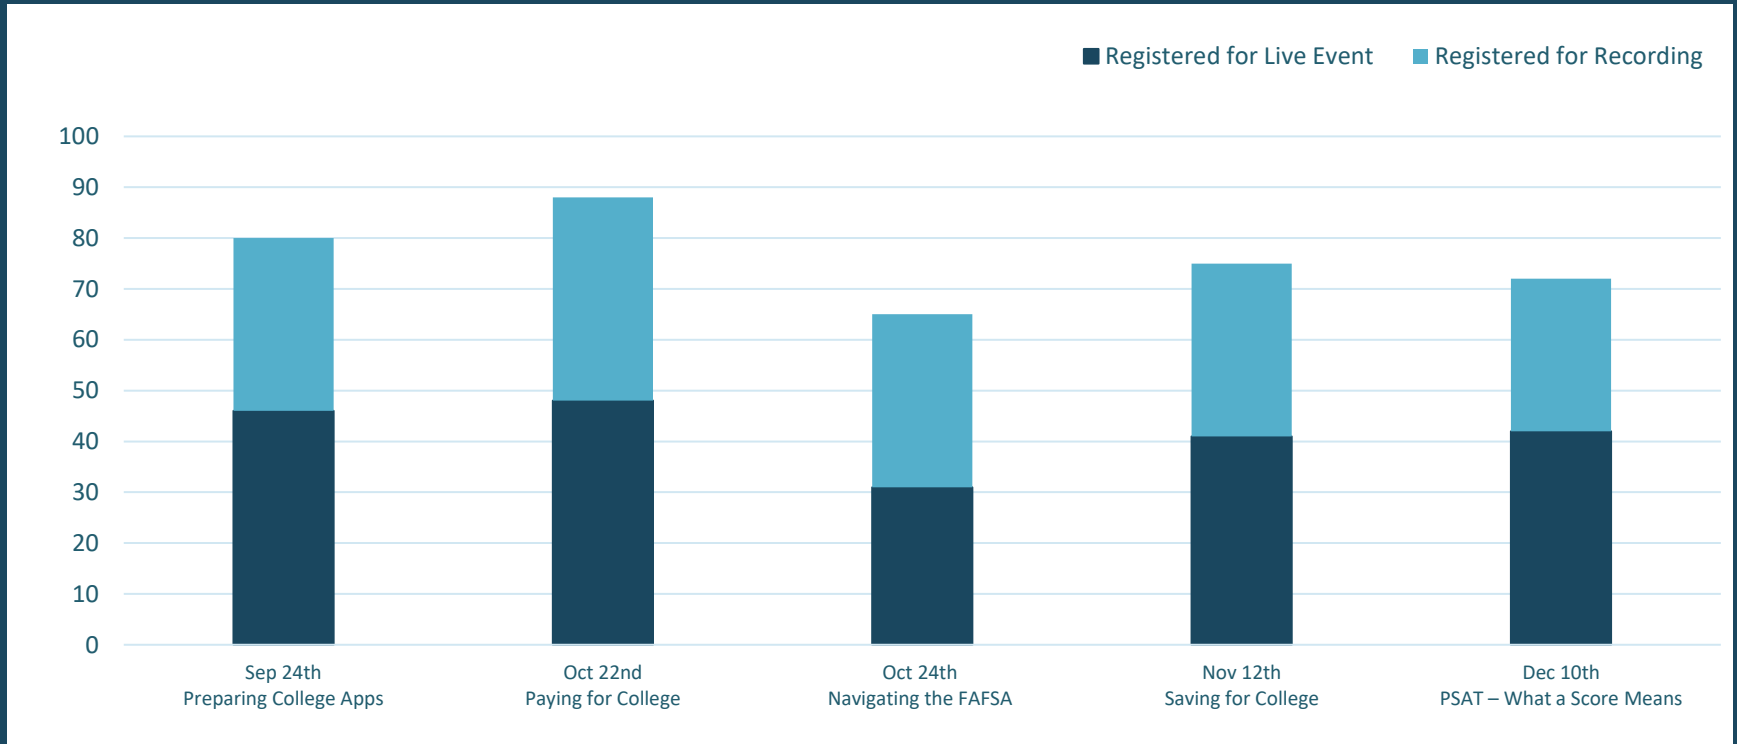

College Coach: Fall 2024, Spring & Summer 2025

FACTOR	RESULTS	
Portal Registrations	1,208 employees 18% increase in registered faculty and staff YOY Next Goal: 1,300 registered employees	
Expert Guidance	Service	Minutes
	Phone Counseling	24,620
	Essay Review	7,928
	College Lists	1,640
	Quick Questions	734
	Total	34,922

Expert Guidance by Topic

Expert Guidance by Type

Webinar Registration: Fall 2024

Webinar Registration: Spring and Summer 2025